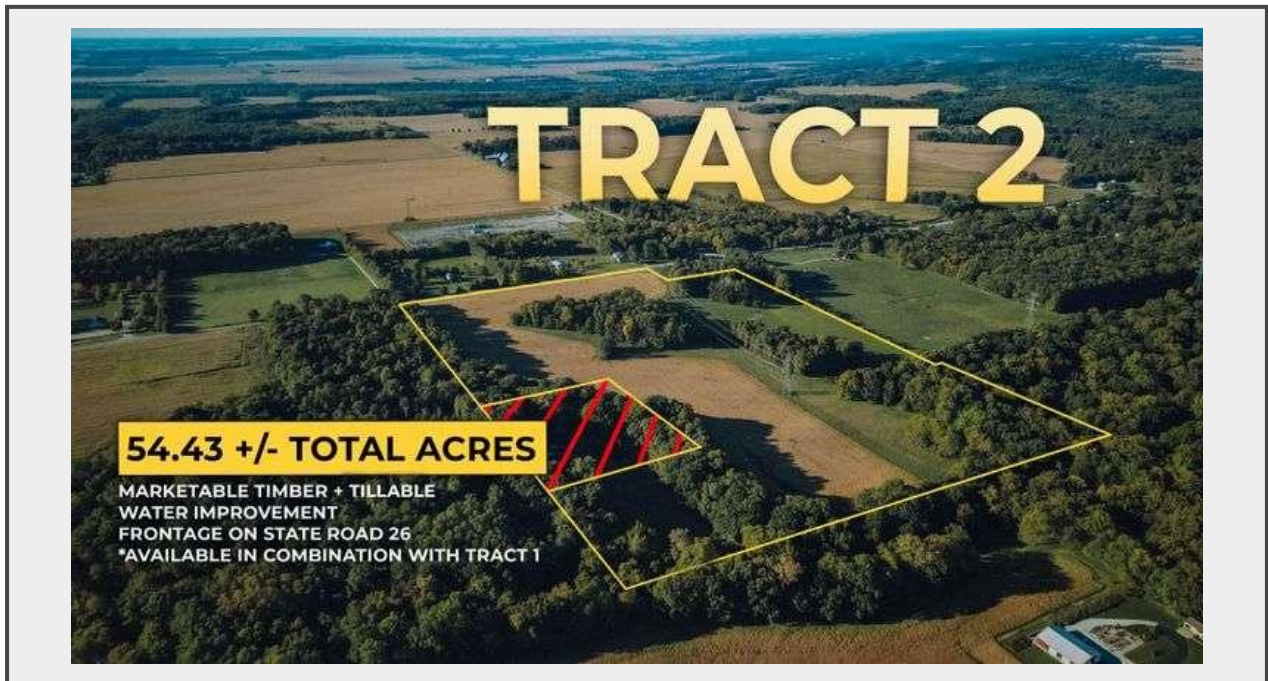

Sale Name: TEST 130 +/- Acres West Lafayette, Indiana

LOT 2 - Tract 2: 54.43 +/- Acres

Description

Tract 2: 54.43 +/- Acres

Water Utility Improvements, Potential Homesites, Marketable Timber + Tillable & CRP Income producing acres. Road Frontage: State Road 26, Minutes to World-Class Purdue University

****Available in Combination with Tract 1 or Whole Farm***

Quantity: 1

<https://auctions.gfarmland.com/>