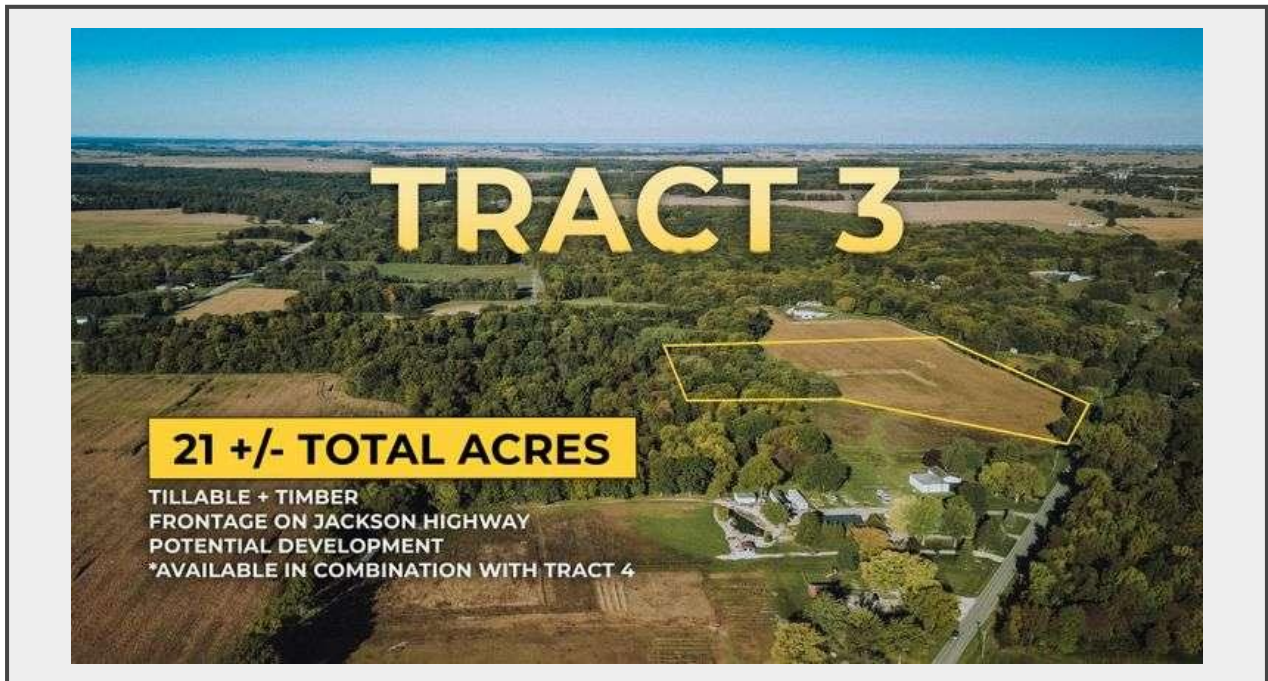

Sale Name: 130 +/- Acres West Lafayette, Indiana

LOT 3 - Tract 3: 21 +/- Acres

Description

Tract 3: 21 +/- Acres --

Wooded & Income Producing Tillable Acreage + Jackson Highway Frontage: Minutes to World-Class Purdue University --

**May be Bid Individually , in Combination with Tract 4, or Entire Offering (All Tracts Combined)*

Tract 3, if sold individually, will be subject to a new survey. See terms & conditions for survey details.