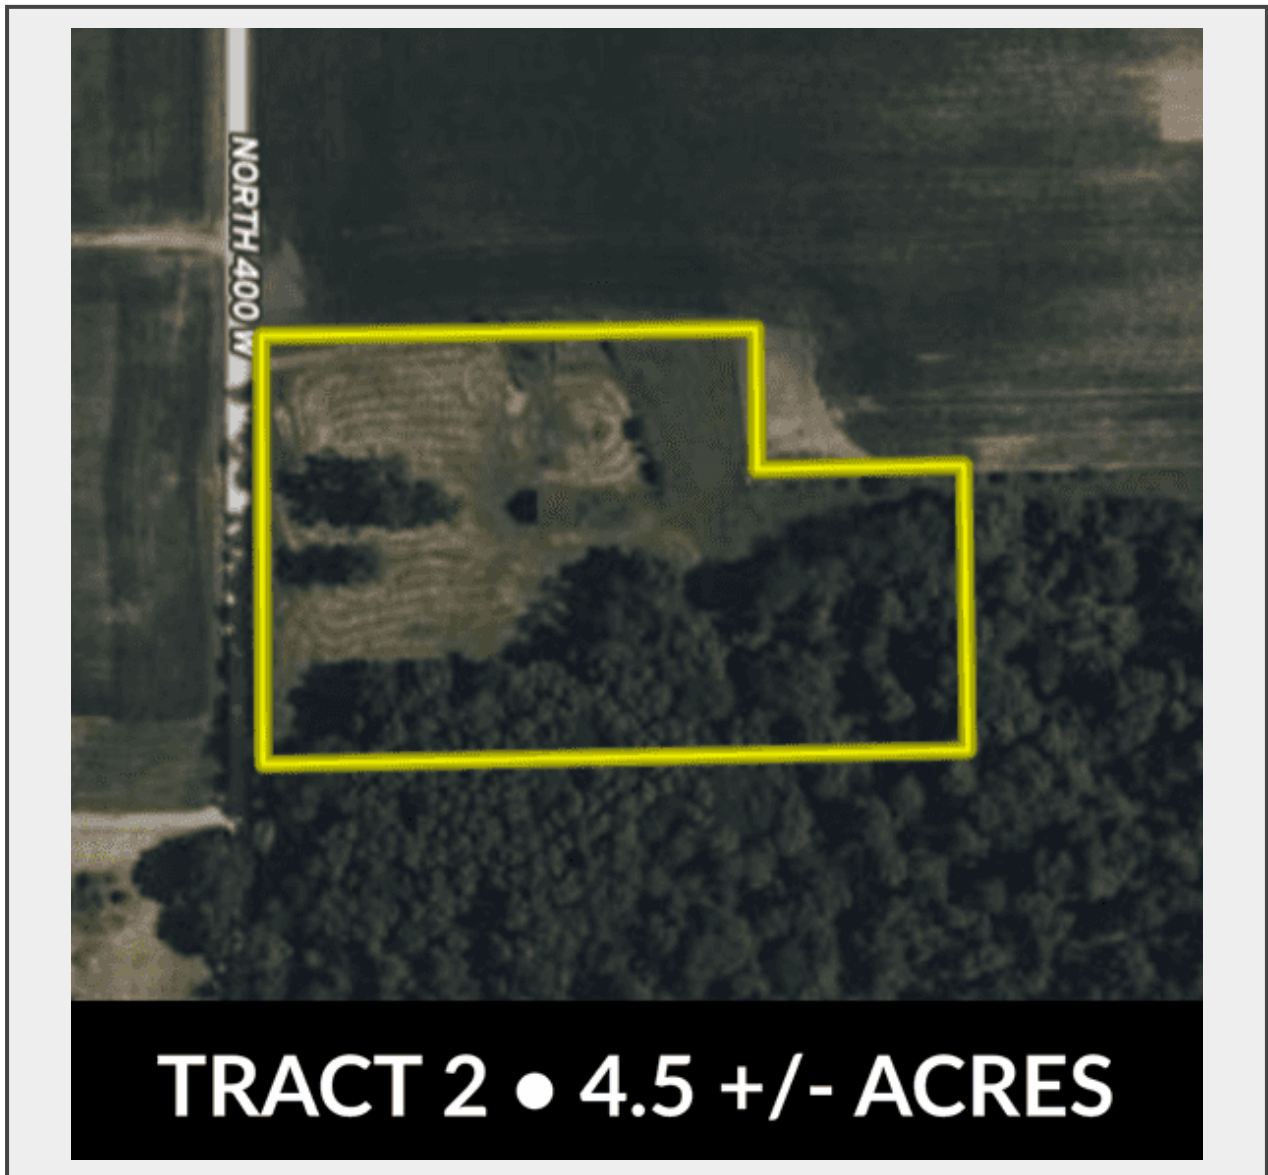

Sale Name: 160 +/- Acres Warren County, Indiana Farm Auction

LOT 2 - 4.5 +/- Acres

Description

- Investigate Potential Homesite
- Partially Wooded
- Mature Hickory & Oak Trees
- Frontage on CR 400 W
- Includes Older Outbuilding
- Located north of Judyville & south of Boswell