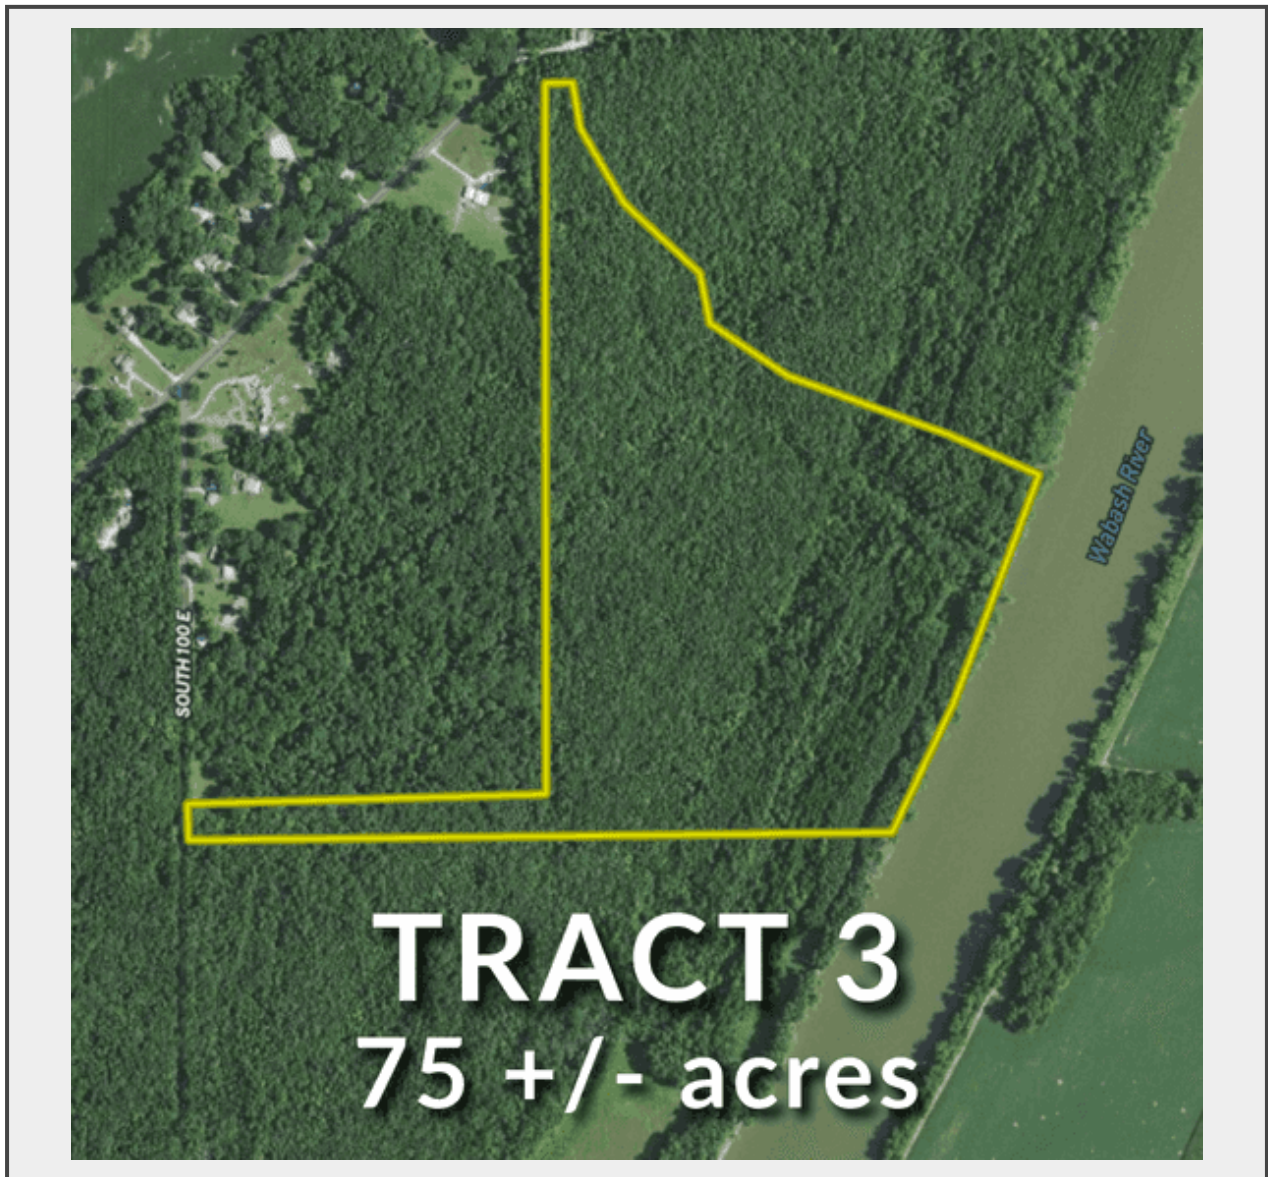

**Sale Name:** 217 +/- Acres Warren County, Hunting, Recreation, + Potential Homesites  
**LOT 3 - 75 +/- Acres**

### Description

Investigate Potential Homesites - Incredible Natural Rock Features - Road Frontage on CR 100 E - Fully Wooded/Timber Investment Opportunity - Significant Hunting & Recreational Opportunities - Wabash River Frontage - Trail System